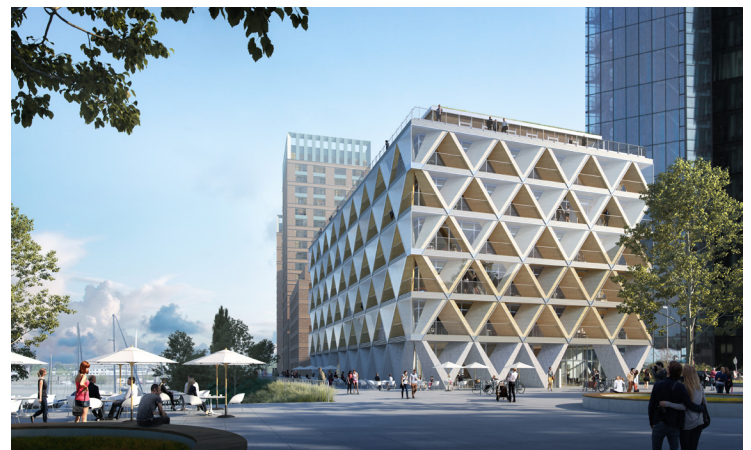

One project of HPP’s portfolio “Eclipse”: In North Düsseldorf, the project opens with its transparent vertical campus to Düsseldorf’s landscape and is a new landmark at the Kennedydamm. Completion 2023. die developer, HPP Architects, UNStudio

One project of HPP’s portfolio “The Cradle”: Düsseldorf’s first hybrid timber construction office building. Completion 2023 Credit: INTERBODEN Gruppe/HPP Architects; Visualization: Bloomimages